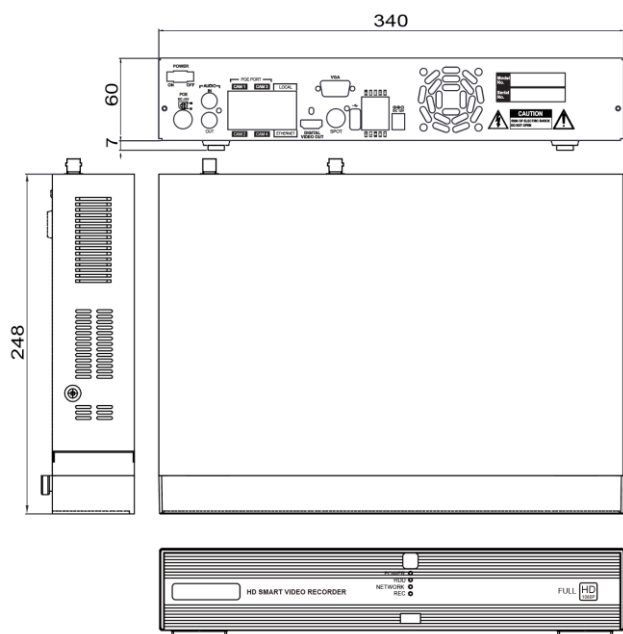

Dimensions (Unit: mm)

Key Features

- Realtime 16CH H.265 Network Video Recorder
- Powerful recording performance
480fps@4K2K + 480fps@D1/VGA
- Support resolution up to 4096x2160
- Powerful 6Mbps throughput to each CH
- Improved low transmission latency w/multi-slicing
- Configurable Advanced Mirroring for stable recorded data protection against HDD failure to each CH
- Automatic Port Forwarding
- POS Interface Integration via USB
- Smart Panoramic Search by user configurable interval time set-up (sec/min etc.)
- Multi-channel copy/back-up/playback with embedded AVI player
- Main Monitor Output up to 4K/30 for HDMI and 1080p/60 for VGA
- Multiple CH View: 1,4,6,7,8,9, (10,13,16) for both live and playback
- Self-diagnostic health checking for FAN/Recording/HDD S.M.A.R.T
- Dynamic Event Push to IOS and Android
- Diverse remote SW: RMS/ Web/ MAC OSX/ Android/IOS
- Easy remote setup and viewer via PC or Mobile
- Web browsing via IE/Chrome/Firefox
- Free VMS (up to 64CH) support