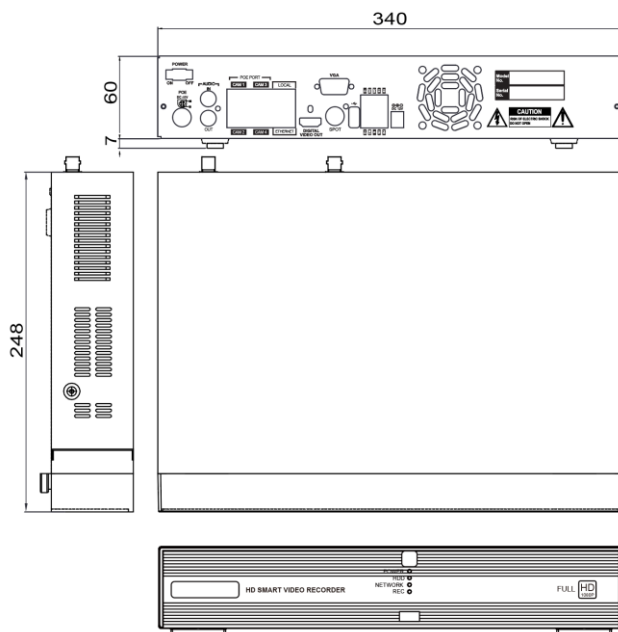

Dimensions (Unit: mm)

Key Features

- Realtime 8CH H.265 Network Video Recorder
- Powerful recording performance
300fps@4K2K + 300fps@D1/VGA
- Support resolution up to 4096x2160
- Powerful 6Mbps throughput to each CH
- Improved low transmission latency w/multi-slicing
- Configurable Advanced Mirroring for stable recorded data protection against HDD failure to each CH
- Automatic Port Forwarding
- POS Interface Integration via USB
- Smart Panoramic Search by user configurable interval time set-up (sec/min etc.)
- Multi-channel copy/back-up/playback with embedded AVI player
- Main Monitor Output up to 4K/30 for HDMI and 1080p/60 for VGA
- Multiple CH View: 1,4,6,7,8,9, (10,13,16) for both live and playback
- Self-diagnostic health checking for FAN/Recording/HDD S.M.A.R.T
- Dynamic Event Push to IOS and Android
- Diverse remote SW: RMS/ Web/ MAC OSX/ Android/IOS
- Easy remote setup and viewer via PC or Mobile
- Web browsing via IE/Chrome/Firefox
- Free VMS (up to 64CH) support